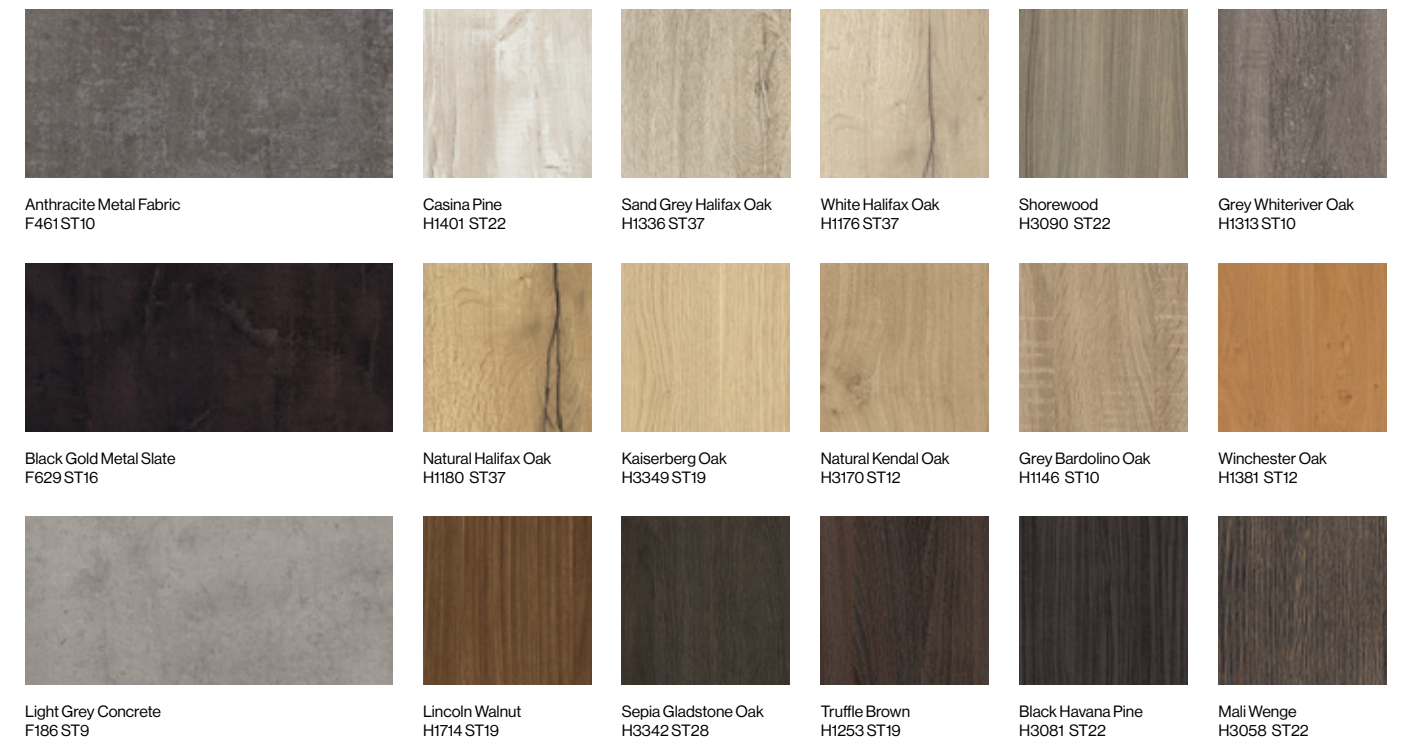

VAASA MFC Material Effects Finishes