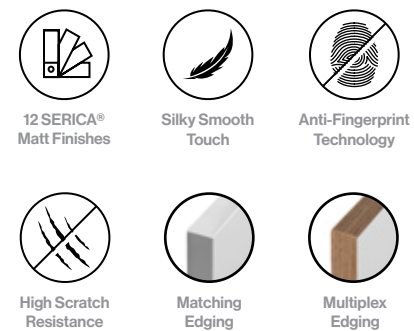

TRIBECA Key Features

Tribeca is a Flat Bonded Laminate Door available in 12 SERICA® Smooth Matt Finishes with a choice of Matching or Multiplex 1mm ABS Edging.

TRIBECA SERICA® Porcelain / SERICA® Marine Blue. **HANDLES** Handleless Rail System / Aluminium.