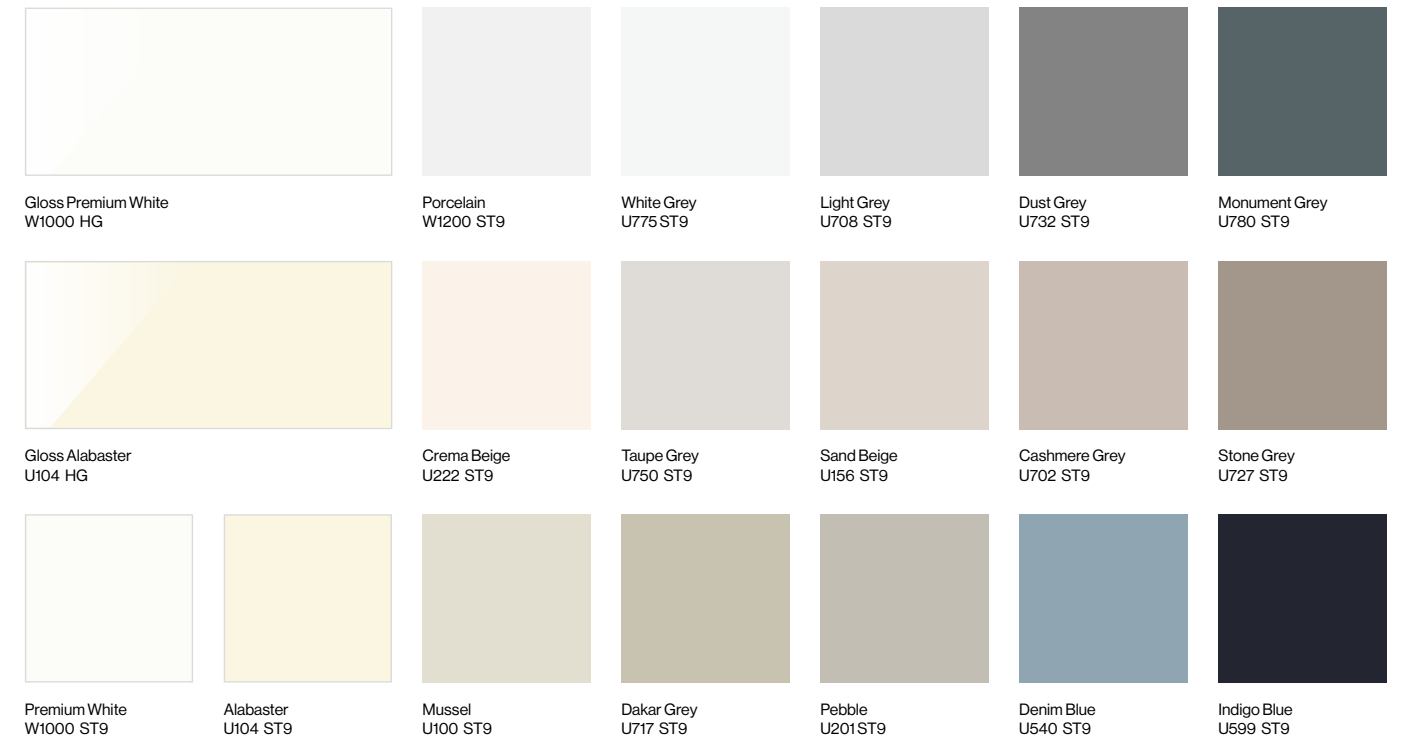

VAASA MFC Matt Uni-Colour Finishes