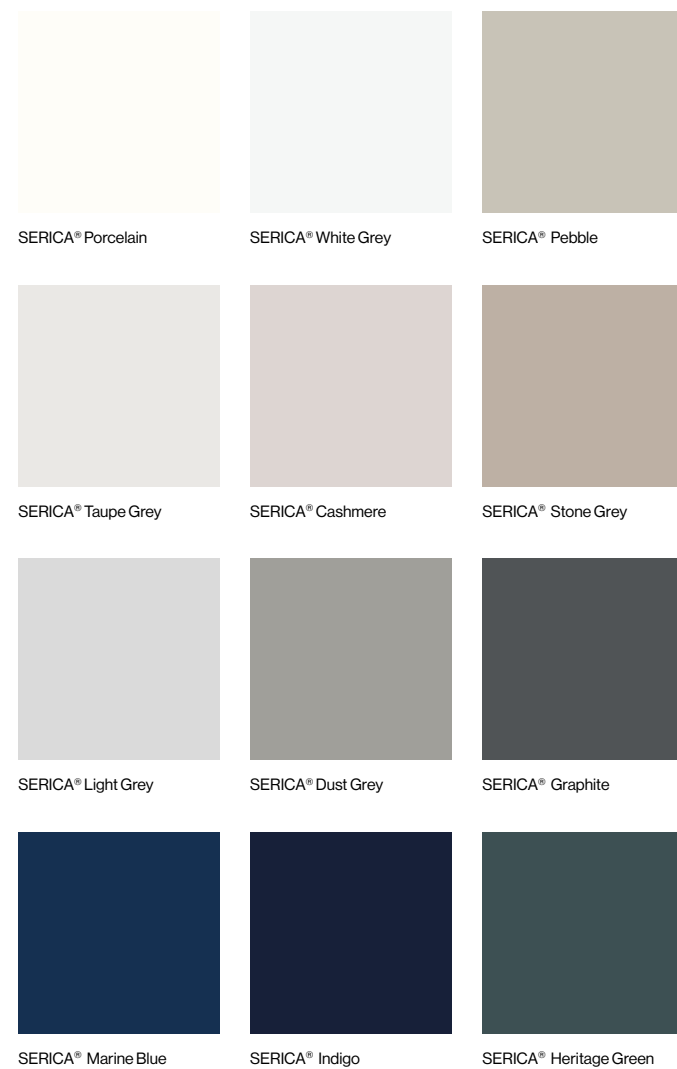

Tribeca represents simplicity in its truest form, with its clean lines and silky, smooth matt surface. Contemporary cool - it's soft, velvety and perfect for your cabinet door frontals.

Tribeca's revolutionary SERICA® smooth matt finish provides both a durable and cost effective alternative to a painted door. Available in a wide range of on-trend shades, it's ideal for creating beautifully streamlined and refined colour, interior spaces.

TRIBECA SERICA® Smooth Matt Finishes