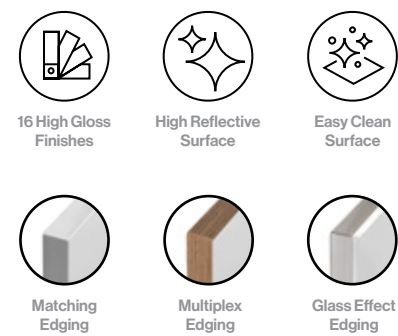

PHOENIX Key Features

Phoenix is a Flat Bonded Acrylic Door available in 16 High Gloss Finishes with a choice of Matching, Multiplex or Glass Effect 1mm ABS Edging.

PHOENIX Gloss Aubergine. **HANDLES** Handleless Rail System / Aluminium.